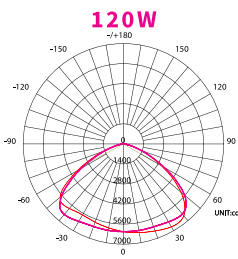

PURE HIGH BAY RANGE

Power and CCT Switchable UFO LED High Bay Light

Switchable UFO High Bay
PL-SHB-120-200W

PRODUCT FEATURES

- Powder coated aluminium body with PC lens
- Power selectable 100W, 120W, 150W, 200W and CCT selectable 4000K, 5000K
- Loop hanging or ceiling mount options
- 0-10V dimming

MOUNTING ACCESSORIES

PLSHBD
PC Reflector

PLSHBDA
Aluminium Reflector

PLSHBR
Ceiling Mount

PLHBSC
Safety Chain

TECHNICAL SPECIFICATIONS

PRODUCT	Switchable UFO High Bay	IK RATING	IK08
ORDERING CODE	PL-SHB-120-200W	BEAM ANGLE	120°
POWER	100W, 120W, 150W, 200W selectable	DIMMING	0-10V dimming
FITTING COLOUR	Black	VOLTAGE	AC220-240V
CCT	CCT Switch 4000K, 5000K	POWER FACTOR	0.95
LUMEN OUTPUT	160lm/W (4000K) 150lm/W(5000K)	LED TYPE	LED2835
LAMP WEIGHT	3Kg	OPERATING TEMP	-30°~+50°C
CRI	Ra>70	CERTIFICATIONS	
IP RATING	IP65		