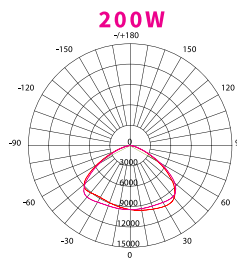

PURE HIGH BAY RANGE

Power and CCT Switchable UFO LED High Bay Light

Switchable UFO High Bay
PL-SHB-120-200W

PRODUCT FEATURES

- Powder coated aluminium body with PC lens
- Power selectable 100W, 120W, 150W, 200W and CCT selectable 4000K, 5000K
- Loop hanging or ceiling mount options
- 0-10V dimming

MOUNTING ACCESSORIES

PLSHBD
PC Reflector

PLSHBDA
Aluminium Reflector

PLSHBR
Ceiling Mount

PLHBSC
Safety Chain

TECHNICAL SPECIFICATIONS

PRODUCT	Switchable UFO High Bay	IK RATING	IK08
ORDERING CODE	PL-SHB-120-200W	BEAM ANGLE	120°
POWER	100W, 120W, 150W, 200W selectable	DIMMING	0-10V dimming
FITTING COLOUR	Black	VOLTAGE	AC220-240V
CCT	CCT Switch 4000K, 5000K	POWER FACTOR	0.95
LUMEN OUTPUT	160lm/W (4000K) 150lm/W(5000K)	LED TYPE	LED2835
LAMP WEIGHT	3Kg	OPERATING TEMP	-30°~+50°C
CRI	Ra>70	CERTIFICATIONS	
IP RATING	IP65		