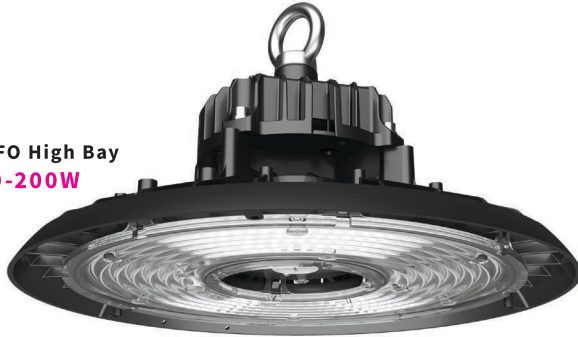

PURE HIGH BAY RANGE

Power and CCT Switchable UFO LED High Bay Light

Switchable UFO High Bay
PL-SHB-120-200W

PRODUCT FEATURES

- Powder coated aluminium body with PC lens
- Power selectable 100W, 120W, 150W, 200W and CCT selectable 4000K, 5000K
- Loop hanging or ceiling mount options
- 0-10V dimming

MOUNTING ACCESSORIES

PLSHBD
PC Reflector

PLSHBDA
Aluminium Reflector

PLSHBR
Ceiling Mount

PLHBSC
Safety Chain

TECHNICAL SPECIFICATIONS

PRODUCT	Switchable UFO High Bay	IK RATING	IK08
ORDERING CODE	PL-SHB-120-200W	BEAM ANGLE	120°
POWER	100W, 120W, 150W, 200W selectable	DIMMING	0-10V dimming
FITTING COLOUR	Black	VOLTAGE	AC220-240V
CCT	CCT Switch 4000K, 5000K	POWER FACTOR	0.95
LUMEN OUTPUT	160lm/W (4000K) 150lm/W(5000K)	LED TYPE	LED2835
LAMP WEIGHT	3Kg	OPERATING TEMP	-30°~+50°C
CRI	Ra>70	CERTIFICATIONS	
IP RATING	IP65		