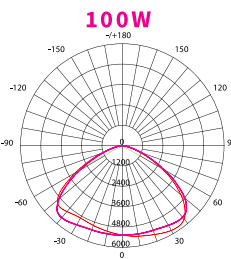

PURE HIGH BAY RANGE

Power and CCT Switchable UFO LED High Bay Light

Switchable UFO High Bay
PL-SHB-120-200W

PRODUCT FEATURES

- Powder coated aluminium body with PC lens
- Power selectable 100W, 120W, 150W, 200W and CCT selectable 4000K, 5000K
- Loop hanging or ceiling mount options
- 0-10V dimming

MOUNTING ACCESSORIES

TECHNICAL SPECIFICATIONS

PRODUCT	Switchable UFO High Bay	IK RATING	IK08
ORDERING CODE	PL-SHB-120-200W	BEAM ANGLE	120°
POWER	100W, 120W, 150W, 200W selectable	DIMMING	0-10V dimming
FITTING COLOUR	Black	VOLTAGE	AC220-240V
CCT	CCT Switch 4000K, 5000K	POWER FACTOR	0.95
LUMEN OUTPUT	160lm/W (4000K) 150lm/W(5000K)	LED TYPE	LED2835
LAMP WEIGHT	3Kg	OPERATING TEMP	-30°~+50°C
CRI	Ra>70	CERTIFICATIONS	
IP RATING	IP65