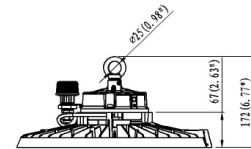

PURE HIGH BAY RANGE

Power and CCT Switchable UFO LED High Bay Light

Switchable UFO High Bay
PL-SHB-120-200W

PRODUCT FEATURES

- Powder coated aluminium body with PC lens
- Power selectable 100W, 120W, 150W, 200W and CCT selectable 4000K, 5000K
- Loop hanging or ceiling mount options
- 0-10V dimming

MOUNTING ACCESSORIES

PLSHBD
PC Reflector

PLSHBDA
Aluminium Reflector

PLSHBR
Ceiling Mount

PLHBSC
Safety Chain

TECHNICAL SPECIFICATIONS

PRODUCT	Switchable UFO High Bay	IK RATING	IK08
ORDERING CODE	PL-SHB-120-200W	BEAM ANGLE	120°
POWER	100W, 120W, 150W, 200W selectable	DIMMING	0-10V dimming
FITTING COLOUR	Black	VOLTAGE	AC220-240V
CCT	CCT Switch 4000K, 5000K	POWER FACTOR	0.95
LUMEN OUTPUT	160lm/W (4000K) 150lm/W(5000K)	LED TYPE	LED2835
LAMP WEIGHT	3Kg	OPERATING TEMP	-30°~+50°C
CRI	Ra>70	CERTIFICATIONS	
IP RATING	IP65		