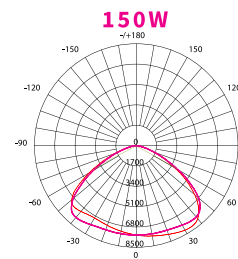

PURE HIGH BAY RANGE

Power and CCT Switchable UFO LED High Bay Light

Switchable UFO High Bay
PL-SHB-120-200W

PRODUCT FEATURES

- Powder coated aluminium body with PC lens
- Power selectable 100W, 120W, 150W, 200W and CCT selectable 4000K, 5000K
- Loop hanging or ceiling mount options
- 0-10V dimming

MOUNTING ACCESSORIES

PLSHBD
PC Reflector

PLSHBDA
Aluminium Reflector

PLSHBR
Ceiling Mount

PLHBSC
Safety Chain

TECHNICAL SPECIFICATIONS

PRODUCT	Switchable UFO High Bay	IK RATING	IK08
ORDERING CODE	PL-SHB-120-200W	BEAM ANGLE	120°
POWER	100W, 120W, 150W, 200W selectable	DIMMING	0-10V dimming
FITTING COLOUR	Black	VOLTAGE	AC220-240V
CCT	CCT Switch 4000K, 5000K	POWER FACTOR	0.95
LUMEN OUTPUT	160lm/W (4000K) 150lm/W(5000K)	LED TYPE	LED2835
LAMP WEIGHT	3Kg	OPERATING TEMP	-30°~+50°C
CRI	Ra>70	CERTIFICATIONS	
IP RATING	IP65		