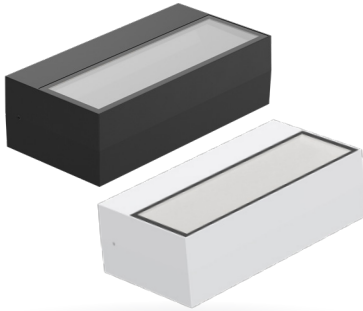

# WALL LIGHT RANGE

Tricolour Rectangle Up/Down Wall Lights

## 10W Wall Light

**PLWLDW10** - White

**PLWLDB10** - Black

10W, CCT Selectable, 3000K,  
4000K, 5700K, 600-750lm  
200x100x60mm

### PRODUCT FEATURES

- Rectangle up/down light
- IP65 rated
- Aluminium housing
- 240V

Tricolour

IP Rating

Warranty

Lifespan