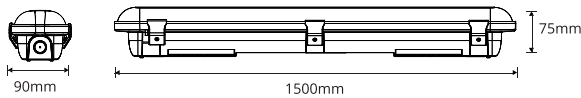

PURE UNDERVERANDAH RANGE

CCT Selectable LED Underverandah

50W Slimline Underverandah
PLUV1550

PRODUCT FEATURES

- PC housing with PC diffuser
- Middle and side cable entry
- CCT selectable 4000K, 5000K, 6500K

TECHNICAL SPECIFICATIONS

PRODUCT	Slimline Underverandah	IK RATING	IK08
ORDERING CODE	PLUV1550	BEAM ANGLE	120°
POWER	60W	DIMMING	Non-dimmable
FITTING COLOUR	White and Grey	VOLTAGE	AC220-240V
CCT	CCT Switch 4000K, 5000K, 6500K	POWER FACTOR	0.9
LUMEN OUTPUT	4250lm-5250lm	LED TYPE	SMD
DIMENSIONS	1500 X 90 X 75mm	OPERATING TEMP	-20°~+40°C
CRI	Ra>80	CERTIFICATIONS	  
IP RATING	IP65		