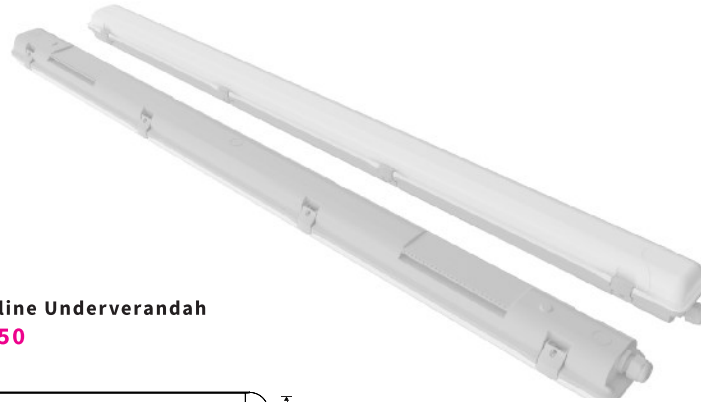

PURE UNDERVERANDAH RANGE

CCT Selectable LED Underverandah

50W Slimline Underverandah
PLUV1550

PRODUCT FEATURES

- PC housing with PC diffuser
- Middle and side cable entry
- CCT selectable 4000K, 5000K, 6500K

TECHNICAL SPECIFICATIONS

PRODUCT	Slimline Underverandah	IK RATING	IK08
ORDERING CODE	PLUV1550	BEAM ANGLE	120°
POWER	60W	DIMMING	Non-dimmable
FITTING COLOUR	White and Grey	VOLTAGE	AC220-240V
CCT	CCT Switch 4000K, 5000K, 6500K	POWER FACTOR	0.9
LUMEN OUTPUT	4250lm-5250lm	LED TYPE	SMD
DIMENSIONS	1500 X 90 X 75mm	OPERATING TEMP	-20°~+40°C
CRI	Ra>80	CERTIFICATIONS	  
IP RATING	IP65		