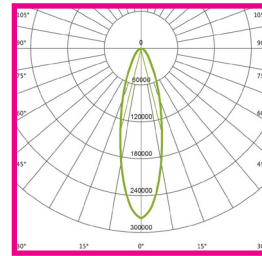

PURE SPORTS COURT RANGE

Outdoor LED Sports Light Optics and Accessories

OPTIC OPTIONS

PLSC3

GLARE / SPILL CONTROL & ACCESSORIES