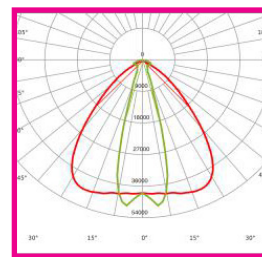

PURE SPORTS COURT RANGE

Outdoor LED Sports Light Optics and Accessories

OPTIC OPTIONS

PLSC9

GLARE / SPILL CONTROL & ACCESSORIES