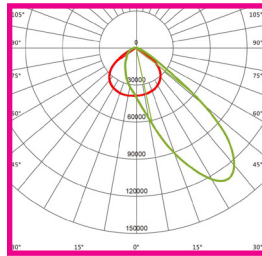

PURE SPORTS COURT RANGE

Outdoor LED Sports Light Optics and Accessories

OPTIC OPTIONS

PLSC2

GLARE / SPILL CONTROL & ACCESSORIES