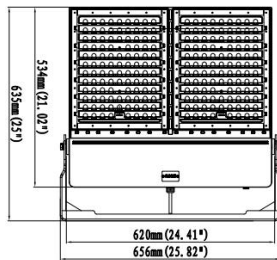

600W Sports Court Flood
PLSCF600