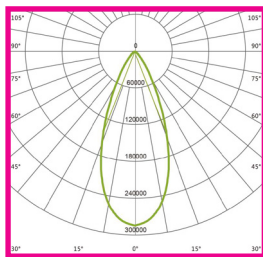

PURE SPORTS COURT RANGE

Outdoor LED Sports Light Optics and Accessories

OPTIC OPTIONS

PLSC4

GLARE / SPILL CONTROL & ACCESSORIES