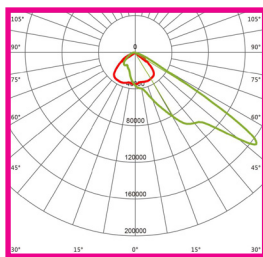

PURE SPORTS COURT RANGE

Outdoor LED Sports Light Optics and Accessories

OPTIC OPTIONS

PLSC7

GLARE / SPILL CONTROL & ACCESSORIES