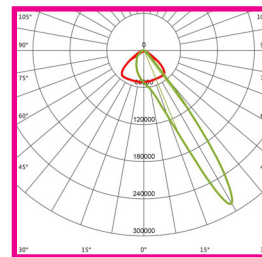

PURE SPORTS COURT RANGE

Outdoor LED Sports Light Optics and Accessories

OPTIC OPTIONS

PLSC6

GLARE / SPILL CONTROL & ACCESSORIES