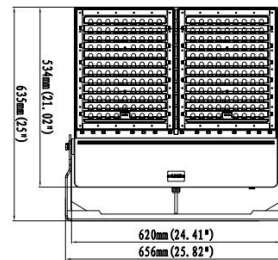

PRODUCT FEATURES

- Powder coated aluminium alloy with PC optical lenses
- Multiple optic options to minimise spill and control glare
- Adjustable U-bracket for easy installation
- High lumen output

TECHNICAL SPECIFICATIONS

PRODUCT	Sports Court Flood		IK RATING	IK10
ORDERING CODE	PLSCF450	PLSCF600	BEAM ANGLE	See optic options
POWER	450W	600W	DIMMING	Non-dimmable
FITTING COLOUR	Black		VOLTAGE	AC220-240V
CCT	5000K (3000K, 4000K optional)		POWER FACTOR	0.95
LUMEN OUTPUT	67500lm	90000lm	LED TYPE	LED5050
WEIGHT	15.7Kg		OPERATING TEMP	-30°~+50°C
CRI	Ra>70		CERTIFICATIONS	
IP RATING	IP66