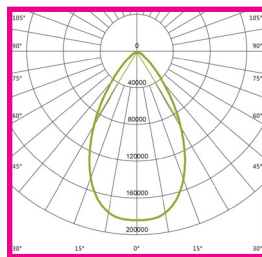

PURE SPORTS COURT RANGE

Outdoor LED Sports Light Optics and Accessories

OPTIC OPTIONS

PLSC5

GLARE / SPILL CONTROL & ACCESSORIES