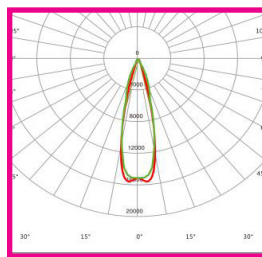

PURE SPORTS COURT RANGE

Outdoor LED Sports Light Optics and Accessories

OPTIC OPTIONS

PLSC8

GLARE / SPILL CONTROL & ACCESSORIES