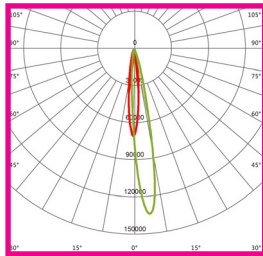

PURE SPORTS COURT RANGE

Outdoor LED Sports Light Optics and Accessories

OPTIC OPTIONS

PLSC1