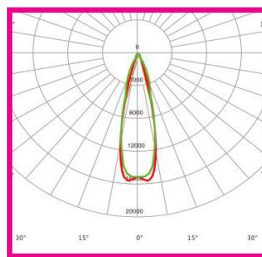

PURE PLATINUM RANGE

LED Street Light Optics

OPTIC OPTIONS

PLST8

MOUNTING ACCESSORIES