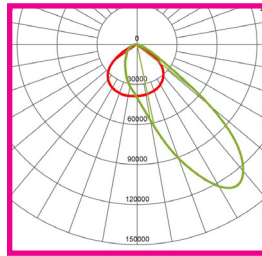

PURE PLATINUM RANGE

LED Street Light Optics

OPTIC OPTIONS

PLST2

MOUNTING ACCESSORIES