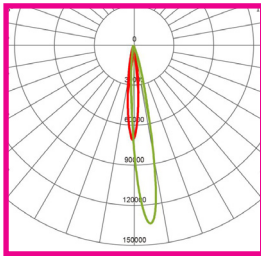

PURE PLATINUM RANGE

LED Street Light Optics

OPTIC OPTIONS

PLST1