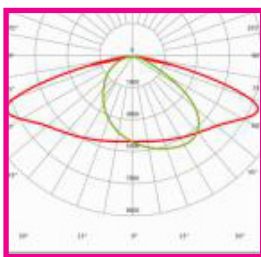

PURE PLATINUM RANGE

LED Street Light Optics

OPTIC OPTIONS

PLST10

MOUNTING ACCESSORIES