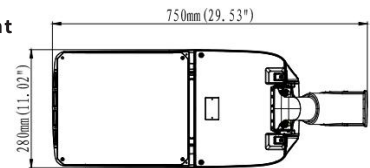

PURE PLATINUM RANGE

LED Street Lights

40W Street Light
PL40WSFL

60W Street Light
PL60WSFL

100W Street Light
PL100WSFL

150W Street Light
PL150WSFL

PRODUCT FEATURES

- Powder coated aluminium alloy body with PC lens or glass cover
- 15° adjustable
- Beam angle options available
- Pole mount or side mount entry

TECHNICAL SPECIFICATIONS

PRODUCT	Platinum Street Light				IK RATING	IK09
ORDERING CODE	PL40WSFL	PL60WSFL	PL100WSFL	PL150WSFL	BEAM ANGLE	See optic options
POWER	40W	60W	100W	150W	DIMMING	Non-dimmable (options available)
FITTING COLOUR	Silver				VOLTAGE	AC220-240V
CCT	4000K (3000K, 5000K optional)				POWER FACTOR	0.94
LUMEN OUTPUT	6400lm	9600lm	16000lm	24000lm	LED TYPE	LED3030
SPIGOT	Ø60mm				OPERATING TEMP	-30°~+50°C
CRI	Ra>70 (Ra>80 optional)				CERTIFICATIONS	
IP RATING	IP66					