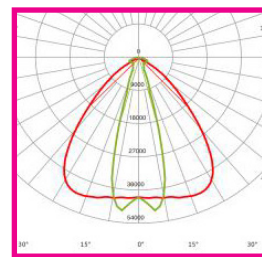

PURE PLATINUM RANGE

LED Street Light Optics

OPTIC OPTIONS

PLST9

MOUNTING ACCESSORIES