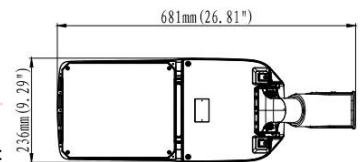

PURE PLATINUM RANGE

LED Street Lights

40W Street Light
PL40WSFL

60W Street Light
PL60WSFL

100W Street Light
PL100WSFL

150W Street Light
PL150WSFL

PRODUCT FEATURES

- Powder coated aluminium alloy body with PC lens or glass cover
- 15° adjustable
- Beam angle options available
- Pole mount or side mount entry

TECHNICAL SPECIFICATIONS

PRODUCT	Platinum Street Light				IK RATING	IK09
ORDERING CODE	PL40WSFL	PL60WSFL	PL100WSFL	PL150WSFL	BEAM ANGLE	See optic options
POWER	40W	60W	100W	150W	DIMMING	Non-dimmable (options available)
FITTING COLOUR	Silver				VOLTAGE	AC220-240V
CCT	4000K (3000K, 5000K optional)				POWER FACTOR	0.94
LUMEN OUTPUT	6400lm	9600lm	16000lm	24000lm	LED TYPE	LED3030
SPIGOT	Ø60mm				OPERATING TEMP	-30°~+50°C
CRI	Ra>70 (Ra>80 optional)				CERTIFICATIONS	
IP RATING	IP66					