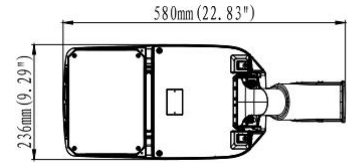

PURE PLATINUM RANGE

LED Street Lights

40W Street Light
PL40WSFL

60W Street Light
PL60WSFL

100W Street Light
PL100WSFL

150W Street Light
PL150WSFL

PRODUCT FEATURES

- Powder coated aluminium alloy body with PC lens or glass cover
- 15° adjustable
- Beam angle options available
- Pole mount or side mount entry

TECHNICAL SPECIFICATIONS

PRODUCT	Platinum Street Light				IK RATING	IK09
ORDERING CODE	PL40WSFL	PL60WSFL	PL100WSFL	PL150WSFL	BEAM ANGLE	See optic options
POWER	40W	60W	100W	150W	DIMMING	Non-dimmable (options available)
FITTING COLOUR	Silver				VOLTAGE	AC220-240V
CCT	4000K (3000K, 5000K optional)				POWER FACTOR	0.94
LUMEN OUTPUT	6400lm	9600lm	16000lm	24000lm	LED TYPE	LED3030
SPIGOT	Ø60mm				OPERATING TEMP	-30°~+50°C
CRI	Ra>70 (Ra>80 optional)				CERTIFICATIONS	
IP RATING	IP66					