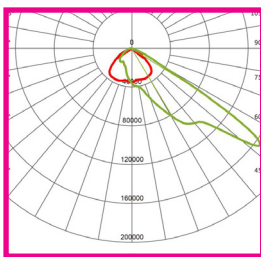

PURE PLATINUM RANGE

LED Street Light Optics

OPTIC OPTIONS

PLST7

MOUNTING ACCESSORIES