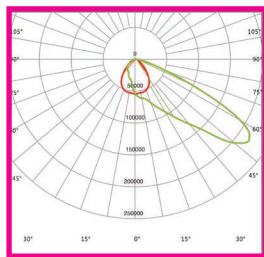

PLSF4
LED5050 150lm/W