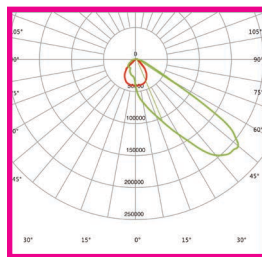

PLSF5
LED5050 150lm/W