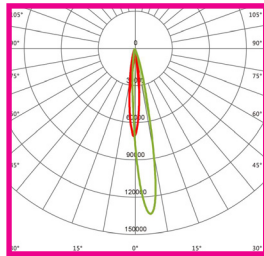

PURE PLATINUM RANGE

Outdoor LED Sports Light Optics and Accessories

OPTIC OPTIONS

PLSF1
LED3737 130lm/W