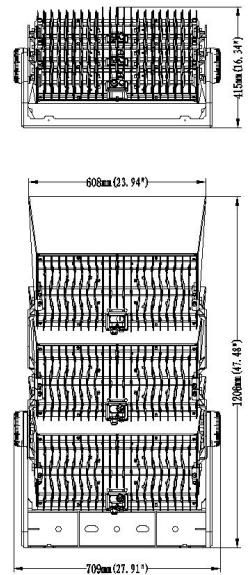

PRODUCT FEATURES

- Powder coated aluminium alloy with PC optical lenses
- Multiple optic options to minimise spill and control glare
- Driver on board option
- Visors optional for light control
- High lumen output

TECHNICAL SPECIFICATIONS

PRODUCT	Platinum Range Sports Flood			IK RATING	IK08
ORDERING CODE	PLSFL600	PLSFL1200	PLSFL1800	BEAM ANGLE	See optic options
POWER	600W	1200W	1800W	DIMMING	Constant Current, DALI and DMX Options
FITTING COLOUR	Black			VOLTAGE	AC220-240V
CCT	5700K (3000K, 4000K optional)			POWER FACTOR	0.92
LUMEN OUTPUT	130lm/W and 150lm/W - See optic options			LED TYPE	LED 3737 / LED 5050
LAMP WEIGHT	8.8Kg	21Kg	36.7Kg	OPERATING TEMP	-30°~+45°C
CRI	Ra>70 (Ra>80 and Ra>90 optional)			CERTIFICATIONS	
IP RATING	IP66