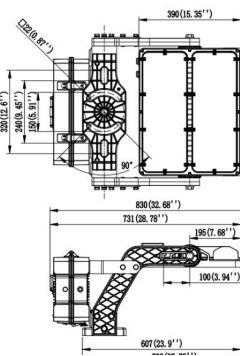

1200W Sports Flood
PLSFL1200