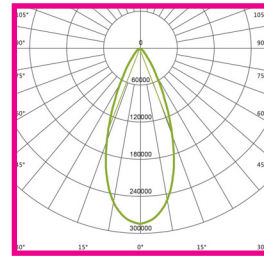

PLSF3
LED3737 130lm/W