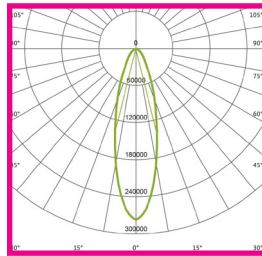

PLSF2
LED3737 130lm/W