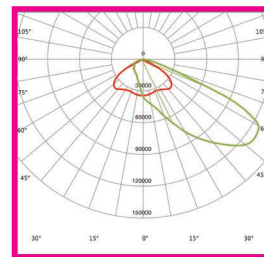

PLSF6
LED5050 150lm/W