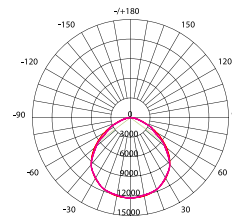

PRODUCT FEATURES

- Powder coated aluminium body with PC lens
- Low glare
- Loop hanging or ceiling mount options
- Standard non-dimmable, dimming and smart control options available

MOUNTING ACCESSORIES

TECHNICAL SPECIFICATIONS

PRODUCT	Platinum Linear High Bay	IK RATING	IK10
ORDERING CODE	PLPHB200	BEAM ANGLE	120° (options available)
POWER	200W	DIMMING	Non-dimmable (options available)
FITTING COLOUR	Black	VOLTAGE	AC220-240V
CCT	5000K	POWER FACTOR	0.91
LUMEN OUTPUT	32000lm	LED TYPE	LED 3030
LAMP WEIGHT	7Kg	OPERATING TEMP	-30°~+50°C
CRI	Ra>70	CERTIFICATIONS	
IP RATING	IP66