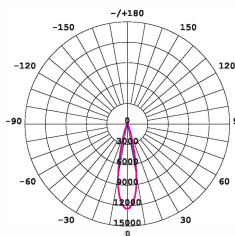

## PRODUCT FEATURES

- Low glare design 60° lens standard, 24° and 36° optional
- Suspended pendant light
- Aluminium body with PMMA diffuser
- CCT selectable 3000K, 4000K, 5000K
- CRI>90
- 240V - hard wire

**24° Lens**  
**PLTLL24**

**36° Lens**  
**PLTLL36**

**60° Lens**  
**Standard**

## TECHNICAL SPECIFICATIONS

PRODUCT	Black	White	IK RATING	IK06
ORDERING CODE	PLPB10	PLPW10	BEAM ANGLE	60°
POWER	10W		DIMMING	Triac Dimming
FITTING COLOUR	Black / White		VOLTAGE	AC220-240V
CCT	CCT Switch 3000K, 4000K, 5000K		POWER FACTOR	0.9
LUMEN OUTPUT	750-950lm		LED TYPE	COB
DIMENSIONS	Ø65mm x 1265mm		OPERATING TEMP	-20°~+40°C
CRI	Ra>90		CERTIFICATIONS	
IP RATING	IP20			