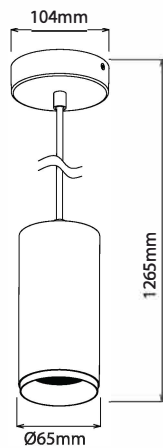

# PURE PENDANT LIGHT

Hanging LED Pendant Light

**10W Pendant Light**  
Black  
**PLPB10**

**10W Pendant Light**  
White  
**PLPW10**

## PRODUCT FEATURES

- Low glare design 60° lens standard, 24° and 36° optional
- Suspended pendant light
- Aluminium body with PMMA diffuser
- CCT selectable 3000K, 4000K, 5000K
- CRI>90
- 240V - hard wire

**24° Lens**  
**PLTLL24**

**36° Lens**  
**PLTLL36**

**60° Lens**  
**Standard**

## TECHNICAL SPECIFICATIONS

PRODUCT	Black	White	IK RATING	IK06
ORDERING CODE	PLPB10	PLPW10	BEAM ANGLE	60°
POWER	10W		DIMMING	Triac Dimming
FITTING COLOUR	Black / White		VOLTAGE	AC220-240V
CCT	CCT Switch 3000K, 4000K, 5000K		POWER FACTOR	0.9
LUMEN OUTPUT	750-950lm		LED TYPE	COB
DIMENSIONS	Ø65mm x 1265mm		OPERATING TEMP	-20°~+40°C
CRI	Ra>90		CERTIFICATIONS	
IP RATING	IP20			