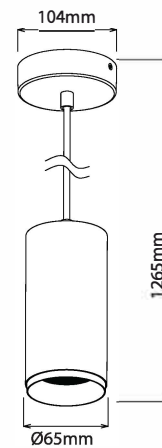

# PURE PENDANT LIGHT

Hanging LED Pendant Light

**10W Pendant Light**  
Black  
**PLPB10**

**10W Pendant Light**  
White  
**PLPW10**

## PRODUCT FEATURES

- Low glare design 60° lens standard, 24° and 36° optional
- Suspended pendant light
- Aluminium body with PMMA diffuser
- CCT selectable 3000K, 4000K, 5000K
- CRI>90
- 240V - hard wire

**24° Lens**  
**PLTLL24**

**36° Lens**  
**PLTLL36**

**60° Lens**  
**Standard**

## TECHNICAL SPECIFICATIONS

PRODUCT	Black	White	IK RATING	IK06
ORDERING CODE	PLPB10	PLPW10	BEAM ANGLE	60°
POWER	10W		DIMMING	Triac Dimming
FITTING COLOUR	Black / White		VOLTAGE	AC220-240V
CCT	CCT Switch 3000K, 4000K, 5000K		POWER FACTOR	0.9
LUMEN OUTPUT	750-950lm		LED TYPE	COB
DIMENSIONS	Ø65mm x 1265mm		OPERATING TEMP	-20°~+40°C
CRI	Ra>90		CERTIFICATIONS	
IP RATING	IP20			