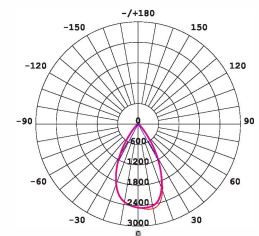

**24° Lens**  
**PLTLL24**

**36° Lens**  
**PLTLL36**

**60° Lens**  
**Standard**

## TECHNICAL SPECIFICATIONS

PRODUCT	Black	White	IK RATING	IK06
ORDERING CODE	PLPB10	PLPW10	BEAM ANGLE	60°
POWER	10W		DIMMING	Triac Dimming
FITTING COLOUR	Black / White		VOLTAGE	AC220-240V
CCT	CCT Switch 3000K, 4000K, 5000K		POWER FACTOR	0.9
LUMEN OUTPUT	750-950lm		LED TYPE	COB
DIMENSIONS	Ø65mm x 1265mm		OPERATING TEMP	-20°~+40°C
CRI	Ra>90		CERTIFICATIONS	
IP RATING	IP20			