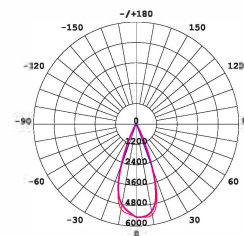

**24° Lens**  
**PLTLL24**

**36° Lens**  
**PLTLL36**

**60° Lens**  
**Standard**

## TECHNICAL SPECIFICATIONS

PRODUCT	Black	White	IK RATING	IK06
ORDERING CODE	PLPB10	PLPW10	BEAM ANGLE	60°
POWER	10W		DIMMING	Triac Dimming
FITTING COLOUR	Black / White		VOLTAGE	AC220-240V
CCT	CCT Switch 3000K, 4000K, 5000K		POWER FACTOR	0.9
LUMEN OUTPUT	750-950lm		LED TYPE	COB
DIMENSIONS	Ø65mm x 1265mm		OPERATING TEMP	-20°~+40°C
CRI	Ra>90		CERTIFICATIONS	
IP RATING	IP20			