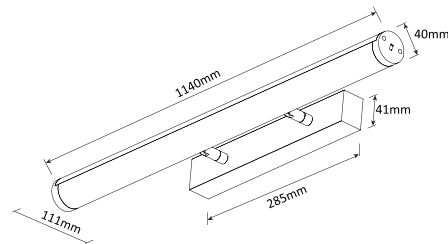

## PURE MIRROR LIGHT

LED Mirror Light

**10W Mirror Light**  
**PLMLB10** - Black  
**PLMLW10** - White

**20W Mirror Light**  
**PLMLB20** - Black  
**PLMLW20** - White

### PRODUCT FEATURES

- Aluminium body with PC diffuser
- Tilttable to help eliminate shadows
- CCT selectable 3000K, 4000K, 5000K
- Provides uniform light output using SMD technology

### TECHNICAL SPECIFICATIONS

PRODUCT	10W Mirror Light		20W Mirror Light		IK RATING	IK08
ORDERING CODE	PLMLB10	PLMLW10	PLMLB20	PLMLW20	BEAM ANGLE	120°
POWER	10W	10W	20W	20W	DIMMING	Non-dimmable
FITTING COLOUR	Black	White	Black	White	VOLTAGE	AC220-240V
CCT	CCT Switch 3000K, 4000K, 5000K				POWER FACTOR	0.9
LUMEN OUTPUT	1020-1150lm		2100-2430lm		LED TYPE	SMD
DIMENSIONS	580 X 41 X 111mm		1140 X 41 X 111mm		OPERATING TEMP	-20°~+45°C
CRI	Ra>80				CERTIFICATIONS	
IP RATING	IP40					