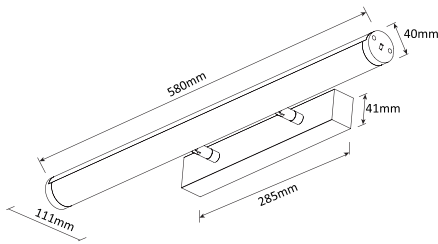

## PURE MIRROR LIGHT

LED Mirror Light

**10W Mirror Light**  
**PLMLB10** - Black  
**PLMLW10** - White

**20W Mirror Light**  
**PLMLB20** - Black  
**PLMLW20** - White

### PRODUCT FEATURES

- Aluminium body with PC diffuser
- Tilttable to help eliminate shadows
- CCT selectable 3000K, 4000K, 5000K
- Provides uniform light output using SMD technology

### TECHNICAL SPECIFICATIONS

PRODUCT	10W Mirror Light		20W Mirror Light		IK RATING	IK08
ORDERING CODE	PLMLB10	PLMLW10	PLMLB20	PLMLW20	BEAM ANGLE	120°
POWER	10W	10W	20W	20W	DIMMING	Non-dimmable
FITTING COLOUR	Black	White	Black	White	VOLTAGE	AC220-240V
CCT	CCT Switch 3000K, 4000K, 5000K				POWER FACTOR	0.9
LUMEN OUTPUT	1020-1150lm		2100-2430lm		LED TYPE	SMD
DIMENSIONS	580 X 41 X 111mm		1140 X 41 X 111mm		OPERATING TEMP	-20°~+45°C
CRI	Ra>80				CERTIFICATIONS	
IP RATING	IP40					