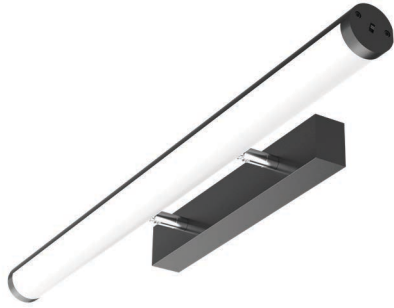

## PURE MIRROR LIGHT

LED Mirror Light

**10W Mirror Light**  
**PLMLB10** - Black  
**PLMLW10** - White

**20W Mirror Light**  
**PLMLB20** - Black  
**PLMLW20** - White

### PRODUCT FEATURES

- Aluminium body with PC diffuser
- Tilttable to help eliminate shadows
- CCT selectable 3000K, 4000K, 5000K
- Provides uniform light output using SMD technology

### TECHNICAL SPECIFICATIONS

PRODUCT	10W Mirror Light		20W Mirror Light		IK RATING	IK08
ORDERING CODE	PLMLB10	PLMLW10	PLMLB20	PLMLW20	BEAM ANGLE	120°
POWER	10W	10W	20W	20W	DIMMING	Non-dimmable
FITTING COLOUR	Black	White	Black	White	VOLTAGE	AC220-240V
CCT	CCT Switch 3000K, 4000K, 5000K				POWER FACTOR	0.9
LUMEN OUTPUT	1020-1150lm		2100-2430lm		LED TYPE	SMD
DIMENSIONS	580 X 41 X 111mm		1140 X 41 X 111mm		OPERATING TEMP	-20°~+45°C
CRI	Ra>80				CERTIFICATIONS	
IP RATING	IP40					