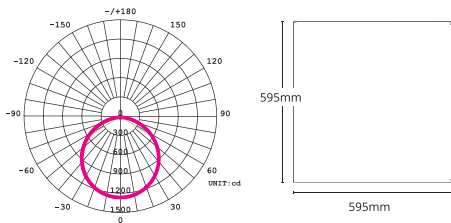

PURE PANEL RANGE

Low UGR High CRI 4000K LED Panel Light

Low Glare with High CRI

36W 600x600 Panel Light NW-6060UGR

50W 600x1200 Panel Light NW-60120UGR

PRODUCT FEATURES

- UGR<19 and CRI>90 with $R_g > 50$
- Low glare slim back-lit panel
- Standard non-dimmable, 0-1V and DALI dimmable options available
- Supplied with 0.6m flex and plug

TECHNICAL SPECIFICATIONS

See Panel Accessories Page 52

PRODUCT	600x600	600x1200	IK RATING	IK03
ORDERING CODE	NW-6060UGR	NW-60120UGR	BEAM ANGLE	90°
POWER	36W	50W	DIMMING	Non-dimmable (dimmable options available)
FITTING COLOUR	White		VOLTAGE	AC220-240V
CCT	4000K		POWER FACTOR	0.9
LUMEN OUTPUT	3360lm	4700lm	LED TYPE	SMD
CUTOUT	595 X 595mm	595 X 1195mm	OPERATING TEMP	-10°~+40°C
CRI	Ra>90		CERTIFICATIONS	
IP RATING	IP40			