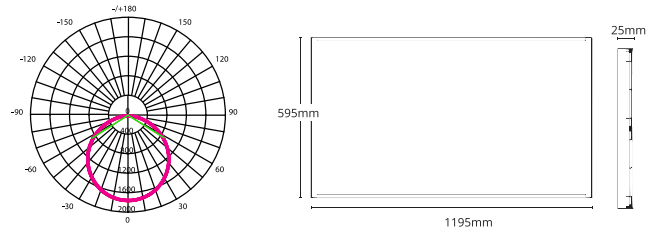

PURE PANEL RANGE

Low UGR High CRI 4000K LED Panel Light

Low Glare with High CRI

36W 600x600 Panel Light NW-6060UGR

50W 600x1200 Panel Light NW-60120UGR

PRODUCT FEATURES

- UGR<19 and CRI>90 with $R_g > 50$
- Low glare slim back-lit panel
- Standard non-dimmable, 0-1V and DALI dimmable options available
- Supplied with 0.6m flex and plug

TECHNICAL SPECIFICATIONS

See Panel Accessories Page 52

PRODUCT	600x600	600x1200	IK RATING	IK03
ORDERING CODE	NW-6060UGR	NW-60120UGR	BEAM ANGLE	90°
POWER	36W	50W	DIMMING	Non-dimmable (dimmable options available)
FITTING COLOUR	White		VOLTAGE	AC220-240V
CCT	4000K		POWER FACTOR	0.9
LUMEN OUTPUT	3360lm	4700lm	LED TYPE	SMD
CUTOUT	595 X 595mm	595 X 1195mm	OPERATING TEMP	-10°~+40°C
CRI	Ra>90		CERTIFICATIONS	
IP RATING	IP40			