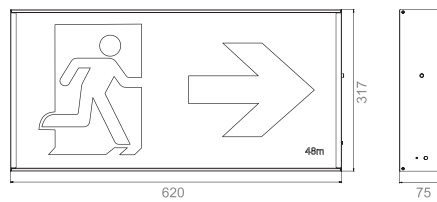

Jumbo Exit Light
PLEX4JW

PRODUCT FEATURES

- AS/NZS compliant
- Long-life LiFePO4 battery
- 48M Classification
- Single Sided
- Maintained

DIRECTIONAL SIGNS INCLUDED

TECHNICAL SPECIFICATIONS

PRODUCT	Jumbo Exit	IK RATING	IK06
ORDERING CODE	PLEX4JW	TEST MODE	Manual test
POWER	5W	DIMMING	Non-dimmable
FITTING COLOUR	White	VOLTAGE	AC220-240V
CHARGE	16 Hours	POWER FACTOR	0.9
DISCHARGE	>2 Hours	LED TYPE	SMD 2835
CLASSIFICATION	48m	OPERATING TEMP	-0°~+45°C
BATTERY	LiFePO4 6.4V3200mAh	CERTIFICATIONS	
IP RATING	IP20