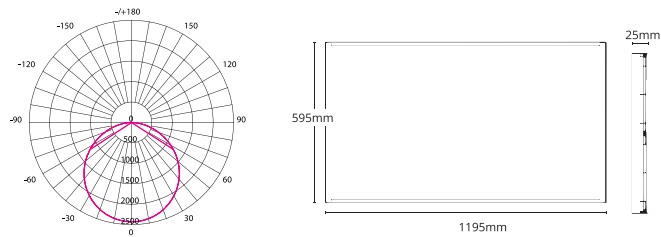

PURE PANEL RANGE
High Output LED Panel Light

60W 600x1200 Panel Light
PL-HCT60120

PRODUCT FEATURES

- Low glare slim back-lit panel
- Standard non-dimmable, 0-10V and DALI dimmable options available
- CCT Selectable 4000K, 5000K, 6000K
- Supplied with 0.6m flex and plug

TECHNICAL SPECIFICATIONS

See Panel Accessories Page 52

PRODUCT	High Output Panel	IK RATING	IK03
ORDERING CODE	PL-HCT60120	BEAM ANGLE	120°
POWER	60W	DIMMING	Non-dimmable (dimming options available)
FITTING COLOUR	White	VOLTAGE	AC220-240V
CCT	CCT Switch 4000K, 5000K, 6000K	POWER FACTOR	0.9
LUMEN OUTPUT	7000-7200lm	LED TYPE	SMD
DIMENSIONS	595 X 1195 X 25mm	OPERATING TEMP	-20°~+40°C
CRI	Ra>80	CERTIFICATIONS	
IP RATING	IP40		