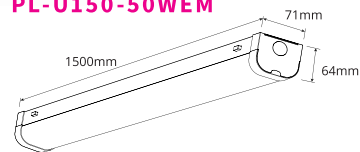

50W Emergency Batten Light
PL-U150-50WEM

PRODUCT FEATURES

- Low profile slim batten light
- Metal housing with PC diffuser and remote driver
- 4 Fast release buttons for easy installation
- CCT selectable 4000K, 6000K