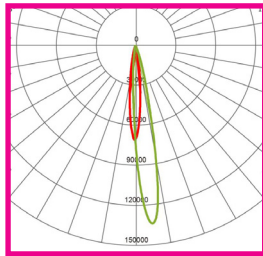

PURE ECO RANGE

LED Street Light Optics

OPTIC OPTIONS

PLST1