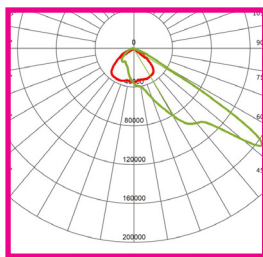

### TECHNICAL SPECIFICATIONS

PRODUCT	Eco Street Lights				IK RATING	IK08
ORDERING CODE	<b>PLESL15</b>	<b>PLESL20</b>	<b>PLESL30</b>	<b>PLESL40</b>	BEAM ANGLE	See optic options
POWER	15W	20W	30W	40W	DIMMING	Non-dimmable
FITTING COLOUR	Black				VOLTAGE	AC220-240V
CCT	4000K (3000K, 5000K optional)				POWER FACTOR	0.92
LUMEN OUTPUT	2100lm	2800lm	4200lm	7000lm	LED TYPE	LED2835
SPIGOT	Ø60mm				OPERATING TEMP	-20°~+50°C
CRI	Ra>70 (Ra>80 optional)				CERTIFICATIONS	
IP RATING	IP66					

# PURE ECO RANGE

LED Street Light Optics

**OPTIC OPTIONS**

**PLST1**

**PLST2**

**PLST3**

**PLST4**

**PLST5**

**PLST6**

**PLST7**

**PLST8**

**PLST9**

**PLST10**