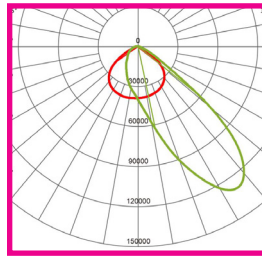

PURE ECO RANGE

LED Street Light Optics

OPTIC OPTIONS

PLST2