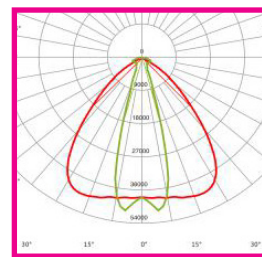

### TECHNICAL SPECIFICATIONS

PRODUCT	Eco Street Lights				IK RATING	IK08
ORDERING CODE	<b>PLESL15</b>	<b>PLESL20</b>	<b>PLESL30</b>	<b>PLESL40</b>	BEAM ANGLE	See optic options
POWER	15W	20W	30W	40W	DIMMING	Non-dimmable
FITTING COLOUR	Black				VOLTAGE	AC220-240V
CCT	4000K (3000K, 5000K optional)				POWER FACTOR	0.92
LUMEN OUTPUT	2100lm	2800lm	4200lm	7000lm	LED TYPE	LED2835
SPIGOT	Ø60mm				OPERATING TEMP	-20°~+50°C
CRI	Ra>70 (Ra>80 optional)				CERTIFICATIONS	
IP RATING	IP66					

# PURE ECO RANGE

LED Street Light Optics

**OPTIC OPTIONS**

**PLST1**

**PLST2**

**PLST3**

**PLST4**

**PLST5**

**PLST6**

**PLST7**

**PLST8**

**PLST9**

**PLST10**