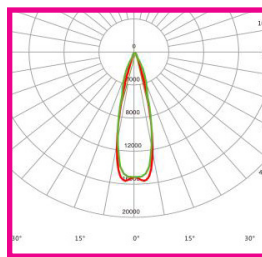

PURE ECO RANGE

LED Street Light Optics

OPTIC OPTIONS

PLST8