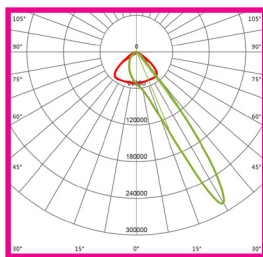

PLES8
LED3737 140lm/W