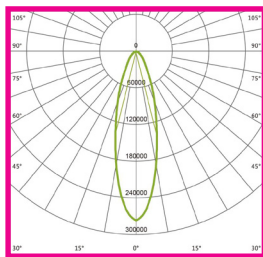

PLES4
LED5050 160lm/W