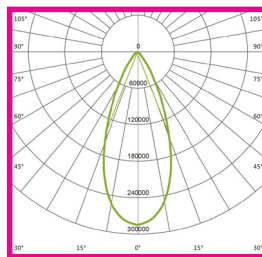

PLES5
LED5050 160lm/W