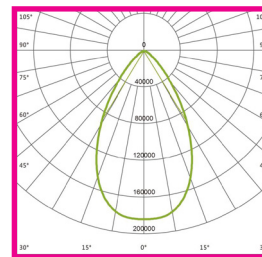

PLES6
LED5050 160lm/W