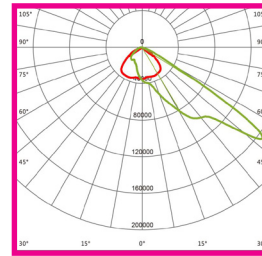

PLES3
LED3737 140lm/W