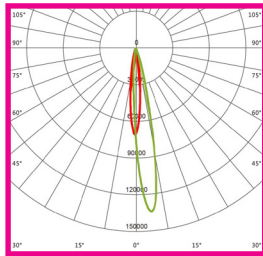

PURE ECO RANGE

Outdoor LED Sports Light Optics and Accessories

OPTIC OPTIONS

PLES1
LED3737 140lm/W