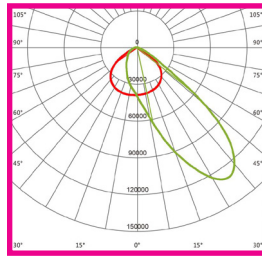

PLES2
LED5050 160lm/W