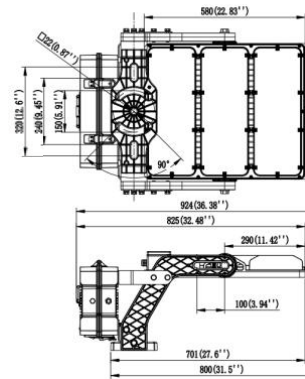

Eco Sports Flood

PLESF1000 - 1000W
PLESF1200 - 1200W

PRODUCT FEATURES

- Powder coated aluminium alloy with glass/PC optical lenses
- Multiple optic options to minimise spill and control glare
- Driver on board option
- Vertical and horizontal adjustable
- High lumen output

TECHNICAL SPECIFICATIONS

PRODUCT	Eco Sports Range				IK RATING	IK08
ORDERING CODE	PLESF600	PLESF800	PLESF1000	PLESF1200	BEAM ANGLE	See optic options
POWER	600W	800W	1000W	1200W	DIMMING	Dimmable, DALI and DMX Options
FITTING COLOUR	Black				VOLTAGE	AC220-240V
CCT	5000K (4000K, 5700K optional)				POWER FACTOR	0.92
LUMEN OUTPUT	140lm/W and 160lm/W - See optic options				LED TYPE	LED 3737 / LED 5050
LAMP WEIGHT	26Kg	29.8Kg	33.2Kg	33.2Kg	OPERATING TEMP	-30°~+40°C
CRI	Ra>70 (Ra>80 and Ra>90 optional)				CERTIFICATIONS	
IP RATING	IP66