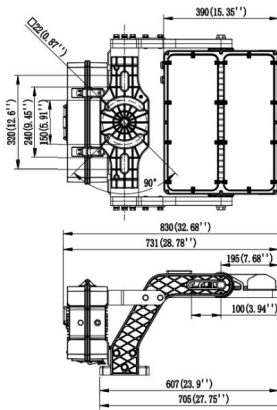

Eco Sports Flood

PLESF600 - 600W
PLESF800 - 800W