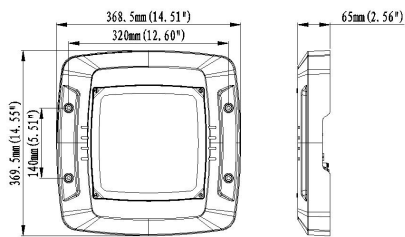

## PURE CANOPY LIGHT

LED Canopy Light

**120W Canopy Light**  
**PLCL120W**

### TECHNICAL SPECIFICATIONS

PRODUCT	Canopy Light	IK RATING	IK08
ORDERING CODE	PLCL120W	BEAM ANGLE	90°
POWER	120W	DIMMING	Non-dimmable
FITTING COLOUR	White	VOLTAGE	AC220-240V
CCT	4000K	POWER FACTOR	0.9
LUMEN OUTPUT	18000lm	LED TYPE	LED2835
LAMP WEIGHT	4Kg	OPERATING TEMP	-30°~+50°C
CRI	Ra>70	CERTIFICATIONS	
IP RATING	IP65		