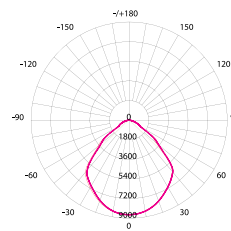

## PURE CANOPY LIGHT

LED Canopy Light

**120W Canopy Light**  
**PLCL120W**

### TECHNICAL SPECIFICATIONS

PRODUCT	Canopy Light	IK RATING	IK08
ORDERING CODE	PLCL120W	BEAM ANGLE	90°
POWER	120W	DIMMING	Non-dimmable
FITTING COLOUR	White	VOLTAGE	AC220-240V
CCT	4000K	POWER FACTOR	0.9
LUMEN OUTPUT	18000lm	LED TYPE	LED2835
LAMP WEIGHT	4Kg	OPERATING TEMP	-30°~+50°C
CRI	Ra>70	CERTIFICATIONS	
IP RATING	IP65		