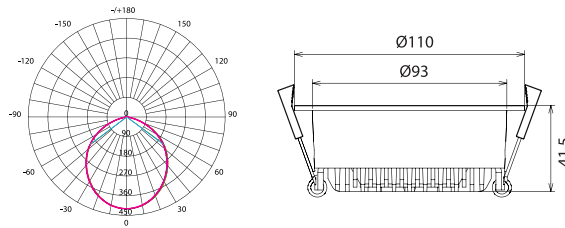

**PURE PLATINUM RANGE**  
Tricolour CCT Gimbal LED Downlights

**13W Gimbal Downlight**  
**PLE13WG**

**PRODUCT FEATURES**

- 25° tilt
- Plastic coated aluminium housing with external driver
- IC-F/IC-4 rated covered and abutted
- CCT selectable 3000K, 4000K, 5700K
- Triac dimmable

**TECHNICAL SPECIFICATIONS**

PRODUCT	Pure ECO Gimbal Downlight	IK RATING	-
ORDERING CODE	<b>PLE13WG</b>	BEAM ANGLE	90°
POWER	13W	DIMMING	Triac Dimming
FITTING COLOUR	White	VOLTAGE	AC220-240V
CCT	CCT Switch 3000K, 4000K, 5700K	POWER FACTOR	0.9
LUMEN OUTPUT	760-900lm	LED TYPE	SMD
CUTOUT	Ø95-100mm	OPERATING TEMP	-20°~+45°C
CRI	Ra>80	CERTIFICATIONS	
IP RATING	IP20 (front) IP20 (back)		