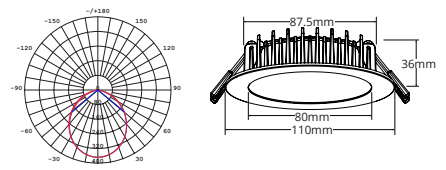

PLATINUM RANGE

Tricolour CCT LED Downlights

8W Platinum Downlight

PLP8WDA - Flat Diffuser
8W, 800-920lm Ø90-95mm Cutout

8W Platinum Downlight

PLP8WDB - Recessed Diffuser
8W, 780-910lm Ø90-95mm Cutout

QUICK CONNECT
for hardwire
installation

Dimmable

Lifespan

TECHNICAL SPECIFICATIONS

LIFESPAN	50,000 hours
INPUT VOLTAGE	AC220-240V
BEAM ANGLE	100°
OPERATING TEMP	-20°~+40°C
CERTIFICATIONS	RoHS, SAA, IC-F
IP RATING	IP54 (front) IP20 (back)
FREQUENCY	50Hz