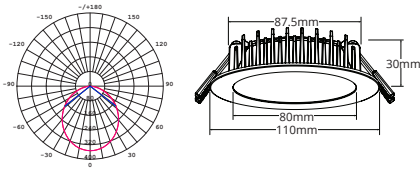

PLATINUM RANGE

Tricolour CCT LED Downlights

8W Platinum Downlight

PLP8WDA - Flat Diffuser
8W, 800-920lm Ø90-95mm Cutout

8W Platinum Downlight

PLP8WDB - Recessed Diffuser
8W, 780-910lm Ø90-95mm Cutout

QUICK CONNECT
for hardwire
installation

Dimmable

Lifespan

TECHNICAL SPECIFICATIONS

LIFESPAN	50,000 hours
INPUT VOLTAGE	AC220-240V
BEAM ANGLE	100°
OPERATING TEMP	-20°~+40°C
CERTIFICATIONS	RoHS, SAA, IC-F
IP RATING	IP54 (front) IP20 (back)
FREQUENCY	50Hz