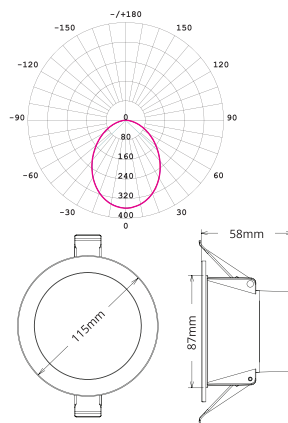

10W ECO Downlight
PLE10WD