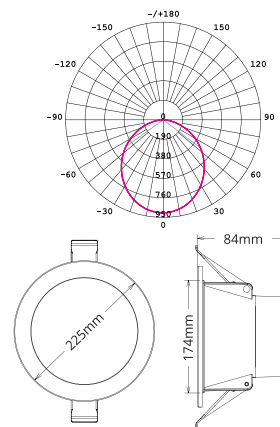

20W ECO Downlight
PLE20WD

PRODUCT FEATURES

- Flush low glare diffuser
- Plastic coated aluminium housing with built-in driver
- IC-F/IC-4 rated covered and abutted
- CCT selectable 3000K, 4000K, 5700K
- Triac dimmable
- Flex and plug

TECHNICAL SPECIFICATIONS

PRODUCT	PURE ECO Downlight		IK RATING	-
ORDERING CODE	PLE16WD	PLE20WD	BEAM ANGLE	90°
POWER	16W	20W	DIMMING	Triac Dimming
FITTING COLOUR	White		VOLTAGE	AC220-240V
CCT	CCT Switch 3000K, 4000K, 5700K		POWER FACTOR	0.9
LUMEN OUTPUT	1520-1840lm	1820-2200lm	LED TYPE	SMD
CUTOUT	Ø160-170mm	Ø200-210mm	OPERATING TEMP	-20°~+45°C
CRI	Ra>80		CERTIFICATIONS	
IP RATING	IP54 (front) IP40 (back)