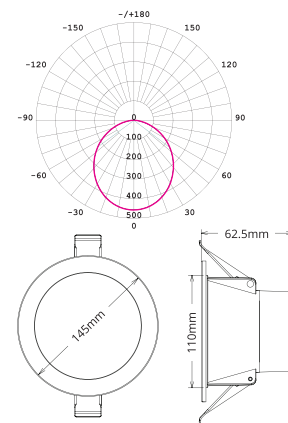

13W ECO Downlight
PLE13WD

PRODUCT FEATURES

- Flush low glare diffuser
- Plastic coated aluminium housing with built-in driver
- IC-F/IC-4 rated covered and abutted
- CCT selectable 3000K, 4000K, 5700K
- Triac dimmable
- Flex and plug

TECHNICAL SPECIFICATIONS

PRODUCT	PURE ECO Downlight			IK RATING	-
ORDERING CODE	PLE7WD	PLE10WD	PLE13WD	BEAM ANGLE	90°
POWER	7W	10W	13W	DIMMING	Triac Dimming
FITTING COLOUR	White			VOLTAGE	AC220-240V
CCT	CCT Switch 3000K, 4000K, 5700K			POWER FACTOR	0.9
LUMEN OUTPUT	550-620lm	800-880lm	1050-1210lm	LED TYPE	SMD
CUTOUT	Ø70-75mm	Ø90-95mm	Ø120-130mm	OPERATING TEMP	-20°~+45°C
CRI	Ra>80			CERTIFICATIONS	
IP RATING	IP54 (front) IP40 (back)