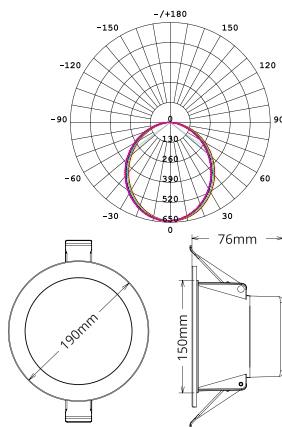

16W ECO Downlight
PLE16WD