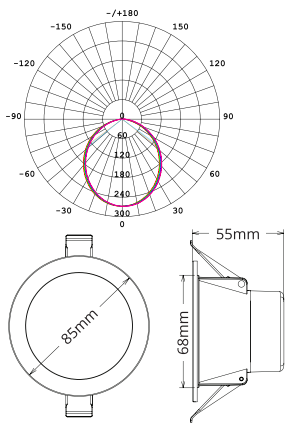

7W ECO Downlight
PLE7WD