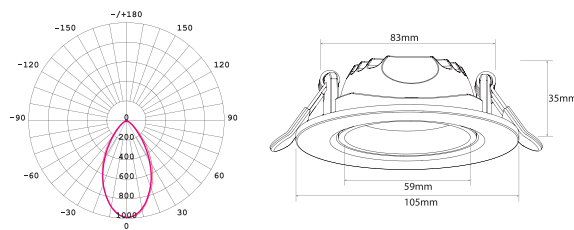

### PRODUCT FEATURES

- 25° tilt
- Plastic coated aluminium housing with external driver
- IC-F/IC-4 rated covered and abutted
- CCT selectable 3000K, 4000K, 5700K
- Triac dimmable
- Flex and plug

### TECHNICAL SPECIFICATIONS

PRODUCT	PURE Platinum Gimbal Downlight	IK RATING	-
ORDERING CODE	PLP9WG	BEAM ANGLE	60°
POWER	9W	DIMMING	Triac Dimming
FITTING COLOUR	White	VOLTAGE	AC220-240V
CCT	CCT Switch 3000K, 4000K, 5700K	POWER FACTOR	0.85
LUMEN OUTPUT	850-950lm	LED TYPE	SMD
CUTOUT	Ø85-95mm	OPERATING TEMP	-20°~+40°C
CRI	Ra>80	CERTIFICATIONS	  
IP RATING	IP40 (front) IP20 (back)		