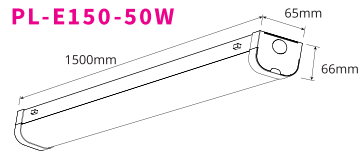

PURE ECO RANGE BATTEN

CCT Selectable LED Battens

50W Eco Batten Light
PL-E150-50W

PRODUCT FEATURES

- Low profile slim batten light
- Metal housing with PC diffuser
- Easy installation
- CCT selectable 4000K, 6000K

TECHNICAL SPECIFICATIONS

| | | | |
|----------------|-------------------------|----------------|--|
| PRODUCT | Eco Batten | IK RATING | IK06 |
| ORDERING CODE | PL-E150-50W | BEAM ANGLE | 120° |
| POWER | 50W | DIMMING | Non-dimmable |
| FITTING COLOUR | White | VOLTAGE | AC220-240V |
| CCT | CCT Switch 4000K, 6000K | POWER FACTOR | 0.9 |
| LUMEN OUTPUT | 7200-7700lm | LED TYPE | SMD |
| DIMENSIONS | 1500 X 65 X 66mm | OPERATING TEMP | -20°~+40°C |
| CRI | Ra>80 | CERTIFICATIONS |    |
| IP RATING | IP20 | | |