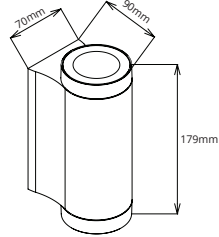

WALL LIGHT RANGE

Tricolour Round Up/Down Wall Lights

15W Wall Light

PLWLUDW10 - White

PLWLUBD10 - Black

15W, CCT Selectable, 3000K, 4000K, 5700K, 1350-1700lm
70x179x95mm

PRODUCT FEATURES

- Round up/down light
- IP65 rated
- Aluminium housing
- 240V