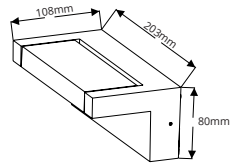

WALL LIGHT RANGE

Adjustable Wall Lights

10W Wall Light

PLWLTW10 - White

PLWLTB10 - Black

10W, 3000K, 1100lm

203x108x80mm

PRODUCT FEATURES

- 240° Swivel
- IP65/IK06 rated
- Multi-louvered design with clear glass with aluminium housing
- 240V

3000K

IP Rating

Warranty

Lifespan

TECHNICAL SPECIFICATIONS

LIFESPAN	50,000 hours
INPUT VOLTAGE	AC200-240V
BEAM ANGLE	90°
OPERATING TEMP	-20°~+45°C
CERTIFICATIONS	RoHS, SAA, CE
IP RATING	IP65
FREQUENCY	50Hz