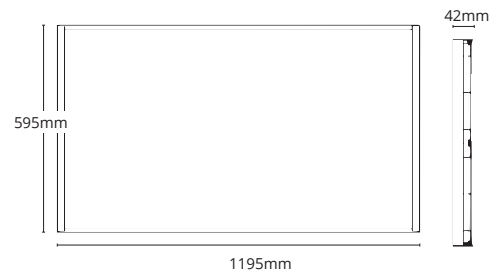

PLATINUM PANEL RANGE

CCT Selectable LED Panel Lights

38W 600x600 Panel Light

PL-CCT6060 - CCT Selectable
38W, 4000lm 595x595x42mm

45W 600x1200 Panel Light

PL-CCT60120 - CCT Selectable
45W, 5000lm 595x1195x42mm

PRODUCT FEATURES

- Slim seamless backlit LED panel
- PMMA diffuser, no discolouring
- 110° Beam angle
- IP20 rated

Tricolour

IP Rating

Warranty

Lifespan

TECHNICAL SPECIFICATIONS

LIFESPAN	50,000 hours
INPUT VOLTAGE	AC200-240V
BEAM ANGLE	120°
OPERATING TEMP	-20°~+40°C
CERTIFICATIONS	RoHS, SAA, CE
IP RATING	IP20
FREQUENCY	50Hz

CRI	>80
POWER FACTOR	0.9
LED TYPE	SMD 4014
COLOUR OPTIONS	White
DIMMABLE	Yes, 0-10V
COLOUR TEMP	4000K, 5000K, 6500K