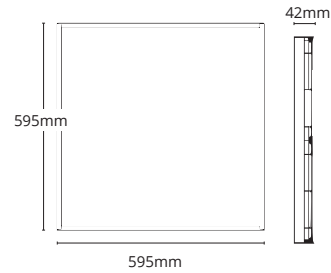

PLATINUM PANEL RANGE

CCT Selectable LED Panel Lights

38W 600x600 Panel Light

PL-CCT6060 - CCT Selectable
38W, 4000lm 595x595x42mm

45W 600x1200 Panel Light

PL-CCT60120 - CCT Selectable
45W, 5000lm 595x1195x42mm

PRODUCT FEATURES

- Slim seamless backlit LED panel
- PMMA diffuser, no discolouring
- 110° Beam angle
- IP20 rated

Tricolour

IP Rating

Warranty

Lifespan

TECHNICAL SPECIFICATIONS

LIFESPAN	50,000 hours
INPUT VOLTAGE	AC200-240V
BEAM ANGLE	120°
OPERATING TEMP	-20°~+40°C
CERTIFICATIONS	RoHS, SAA, CE
IP RATING	IP20
FREQUENCY	50Hz

CRI	>80
POWER FACTOR	0.9
LED TYPE	SMD 4014
COLOUR OPTIONS	White
DIMMABLE	Yes, 0-10V
COLOUR TEMP	4000K, 5000K, 6500K