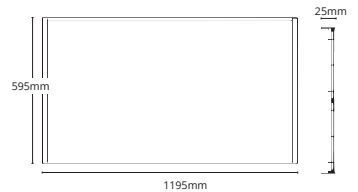

PLATINUM PANEL RANGE

4000K Backlit LED Panel Lights

36W 600x600Panel Light
NW-6060BL - 4000K
36W, 3600lm 595x595x25mm

50W 600x1200Panel Light
NW-60120BL - 4000K
50W, 5000lm 595x1195x25mm

PRODUCT FEATURES

- Slim seamless backlit LED panel
- Low Glare
- Dimmable options available
- 120° Beam angle
- IP40 rated

TECHNICAL SPECIFICATIONS

LIFESPAN	50,000 hours
INPUT VOLTAGE	AC200-240V
BEAM ANGLE	120°
OPERATING TEMP	-10°~+40°C
CERTIFICATIONS	RoHS, SAA, CE
IP RATING	IP40
FREQUENCY	50Hz

CRI	>80
POWER FACTOR	0.9
LED TYPE	SMD
COLOUR OPTIONS	White
DIMMABLE	No (0-10V & DALI options)
COLOUR TEMP	4000K