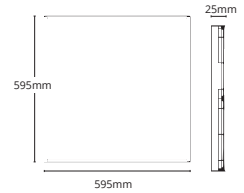

PLATINUM PANEL RANGE

4000K Backlit LED Panel Lights

36W 600x600Panel Light
NW-6060BL - 4000K
36W, 3600lm 595x595x25mm

50W 600x1200Panel Light
NW-60120BL - 4000K
50W, 5000lm 595x1195x25mm

PRODUCT FEATURES

- Slim seamless backlit LED panel
- Low Glare
- Dimmable options available
- 120° Beam angle
- IP40 rated