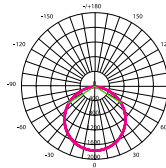

PLATINUM PANEL RANGE

4000K Backlit LED Panel Lights

36W 600x600Panel Light
NW-6060BL - 4000K
36W, 3600lm 595x595x25mm

50W 600x1200Panel Light
NW-60120BL - 4000K
50W, 5000lm 595x1195x25mm

PRODUCT FEATURES

- Slim seamless backlit LED panel
- Low Glare
- Dimmable options available
- 120° Beam angle
- IP40 rated

TECHNICAL SPECIFICATIONS

LIFESPAN	50,000 hours
INPUT VOLTAGE	AC200-240V
BEAM ANGLE	120°
OPERATING TEMP	-10°~+40°C
CERTIFICATIONS	RoHS, SAA, CE
IP RATING	IP40
FREQUENCY	50Hz

CRI	>80
POWER FACTOR	0.9
LED TYPE	SMD
COLOUR OPTIONS	White
DIMMABLE	No (0-10V & DALI options)
COLOUR TEMP	4000K