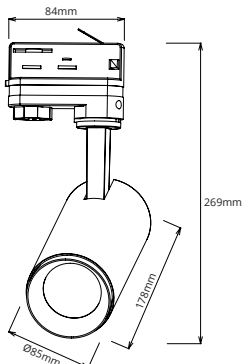

CRI	>90
POWER FACTOR	0.9
LED TYPE	SMD
COLOUR OPTIONS	White / Black
DIMMABLE	Yes, Triac Dimmable
COLOUR TEMP	CCT Switch 3000K, 4000K, 5000K

TRACK LIGHT RANGE

LENSES, TRACK & ACCESSORIES

LENSES	
CODE	DESCRIPTION
 PLTLL24	24° Lens
 PLTLL36	36° Lens
TRACK & MOUNTING	
CODE	DESCRIPTION
 PLTLBW	Surface Mount Plate White
 PLTLBB	Surface Mount Plate White
 PL-0410W	3-Circuit 1M Track, White
 PL-0410B	3-Circuit 1M Track, Black
 PL-0420W	3-Circuit 2M Track, White
 PL-0420B	3-Circuit 2M Track, Black
 PL-0430W	3-Circuit 3M Track, White
 PL-0430B	3-Circuit 3M Track, Black