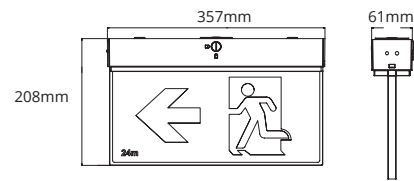

PLEX2W

1W, Maintained 16 Hour / 2 Hour charge discharge