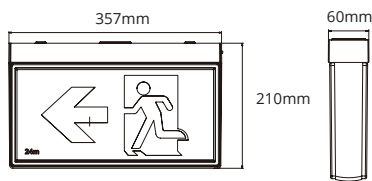

EMERGENCY RANGE

LED Exit Lights

Surface Mount Exit Light

Product Supersedes *PL-201-WH*

PLEX1W

1W, Maintained 16 Hour / 2 Hour charge discharge

Surface Mount Blade Exit Light

Product Supersedes *PL-203-WH*