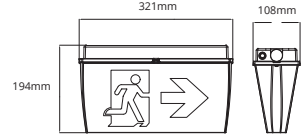

EMERGENCY RANGE

IP65 LED Exit Light

IP65 Surface Mount Exit Light

PLEX3WIP

2W, Maintained
16 Hour / 2 Hour
charge-discharge

PRODUCT FEATURES

- 5 Year warranty, 3 Years battery
- AS/NZS compliant
- Long life LiFePO4 battery
- 24M Classification
- Double sided
- All directional signage included

TECHNICAL SPECIFICATIONS

OUTPUT POWER	50,000 hours
INPUT VOLTAGE	AC220-240V
CHARGE	16 Hours
DISCHARGE	>2 Hours
OPERATING TEMP	-0°~+45°C
CERTIFICATIONS	CE, SAA, RoHS
IP RATING	IP65
FREQUENCY	50Hz

WARRANTY	5 Years
BATTERY	LiFePO4 6.4V1500mAh
INSTALLATION	Surface mount
COLOUR OPTIONS	White
TEST MODE	Manual test
COLOUR TEMP	5000K