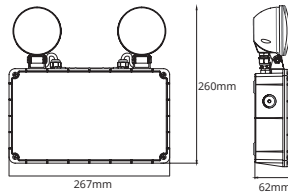

EMERGENCY RANGE

IP65 LED Emergency Spotlight

IP65 Emergency Spotlight

PLEMF5W

9W, 1200lm, Non-Maintained
24Hour / 3 Hour charge
discharge

PRODUCT FEATURES

- 5 Year warranty
- AS/NZS compliant
- Long life LiFePO4 battery
- D160 Classification

TECHNICAL SPECIFICATIONS

OUTPUT POWER	50,000 hours
INPUT VOLTAGE	AC220-240V
CHARGE	24 Hours
DISCHARGE	>3 Hours
OPERATING TEMP	-0°~+45°C
CERTIFICATIONS	CE, SAA, RoHS
IP RATING	IP65
FREQUENCY	50Hz

WARRANTY	5 Years
BATTERY	LiFePO4 3.2V6000mAh
INSTALLATION	Surface Mount
COLOUR OPTIONS	White
TEST MODE	Manual test
COLOUR TEMP	5000K