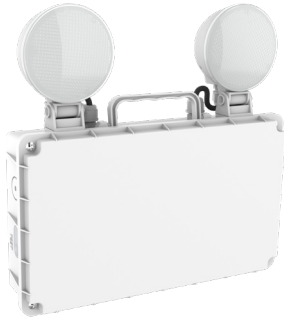

EMERGENCY RANGE

IP65 LED Emergency Spotlight

IP65 Emergency Spotlight

PLEMF5W

9W, 1200lm, Non-Maintained
24Hour / 3 Hour charge
discharge

PRODUCT FEATURES

- 5 Year warranty
- AS/NZS compliant
- Long life LiFePO4 battery
- D160 Classification

TECHNICAL SPECIFICATIONS

OUTPUT POWER	50,000 hours
INPUT VOLTAGE	AC220-240V
CHARGE	24 Hours
DISCHARGE	>3 Hours
OPERATING TEMP	-0°~+45°C
CERTIFICATIONS	CE, SAA, RoHS
IP RATING	IP65
FREQUENCY	50Hz

WARRANTY	5 Years
BATTERY	LiFePO4 3.2V6000mAh
INSTALLATION	Surface Mount
COLOUR OPTIONS	White
TEST MODE	Manual test
COLOUR TEMP	5000K