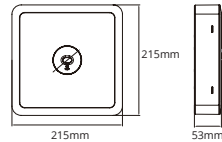

EMERGENCY RANGE

LED Emergency Lights

Recessed Mount Emergency Light

PLEM3W

3W, Non-Maintained
16 Hour / 2 Hour
charge-discharge

Surface Mount Emergency Light

PLEM2W

3W, Non-Maintained
16 Hour / 2 Hour
charge-discharge