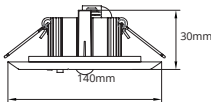

EMERGENCY RANGE

LED Emergency Lights

Recessed Mount Emergency Light

PLEM3W

3W, Non-Maintained
16 Hour / 2 Hour
charge-discharge

Surface Mount Emergency Light

PLEM2W

3W, Non-Maintained
16 Hour / 2 Hour
charge-discharge