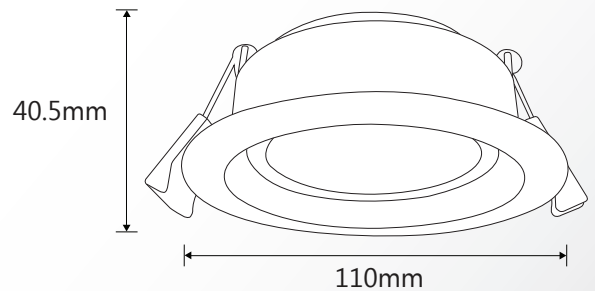

## TECHNICAL INFORMATION

- CCT Switchable 3000K, 4000K, 5000K
- 3 year replacement warranty
- Die-cast aluminium construction
- Recessed low glare design
- 100° Beam angle
- Dimmable down to 10% when using a Martec dimmer (MTD300VA)

110mm

110mm

Wattage	13w		
Lumen Output	850lm	880lm	990lm
Colour Temp	3000k	4000k	5000k
Beam Angle	100°		
Approx Lamp Life	50,000HRS		
CRI	>80		
Cut Out	90mm		
<b>Ordering Codes</b>			
Matt White Frame	TLAG3010WD	TLAG4010WD	TLAG5010WD